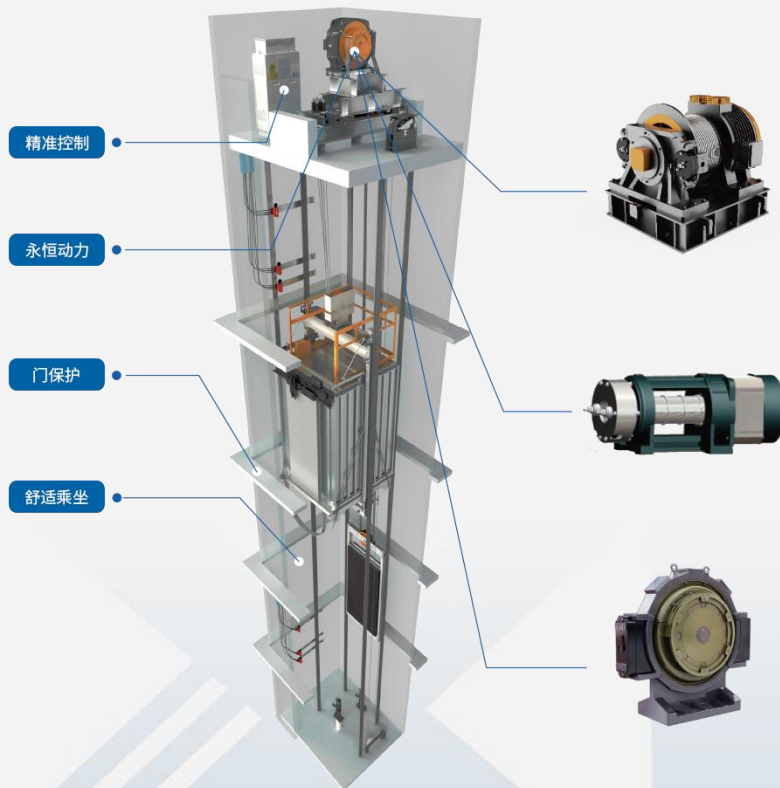

10m/s High speed elevator

The first elevator used in 250-350m rise building in china

Innovated belt machine

Integrative design, smaller size and weight, reduce the brake noise, disk brake maintain free, enclosed bearing doesn't wear at all

Advanced Disk Motor

Safety and strong power, performance is remarkable, energy saving reach 40%